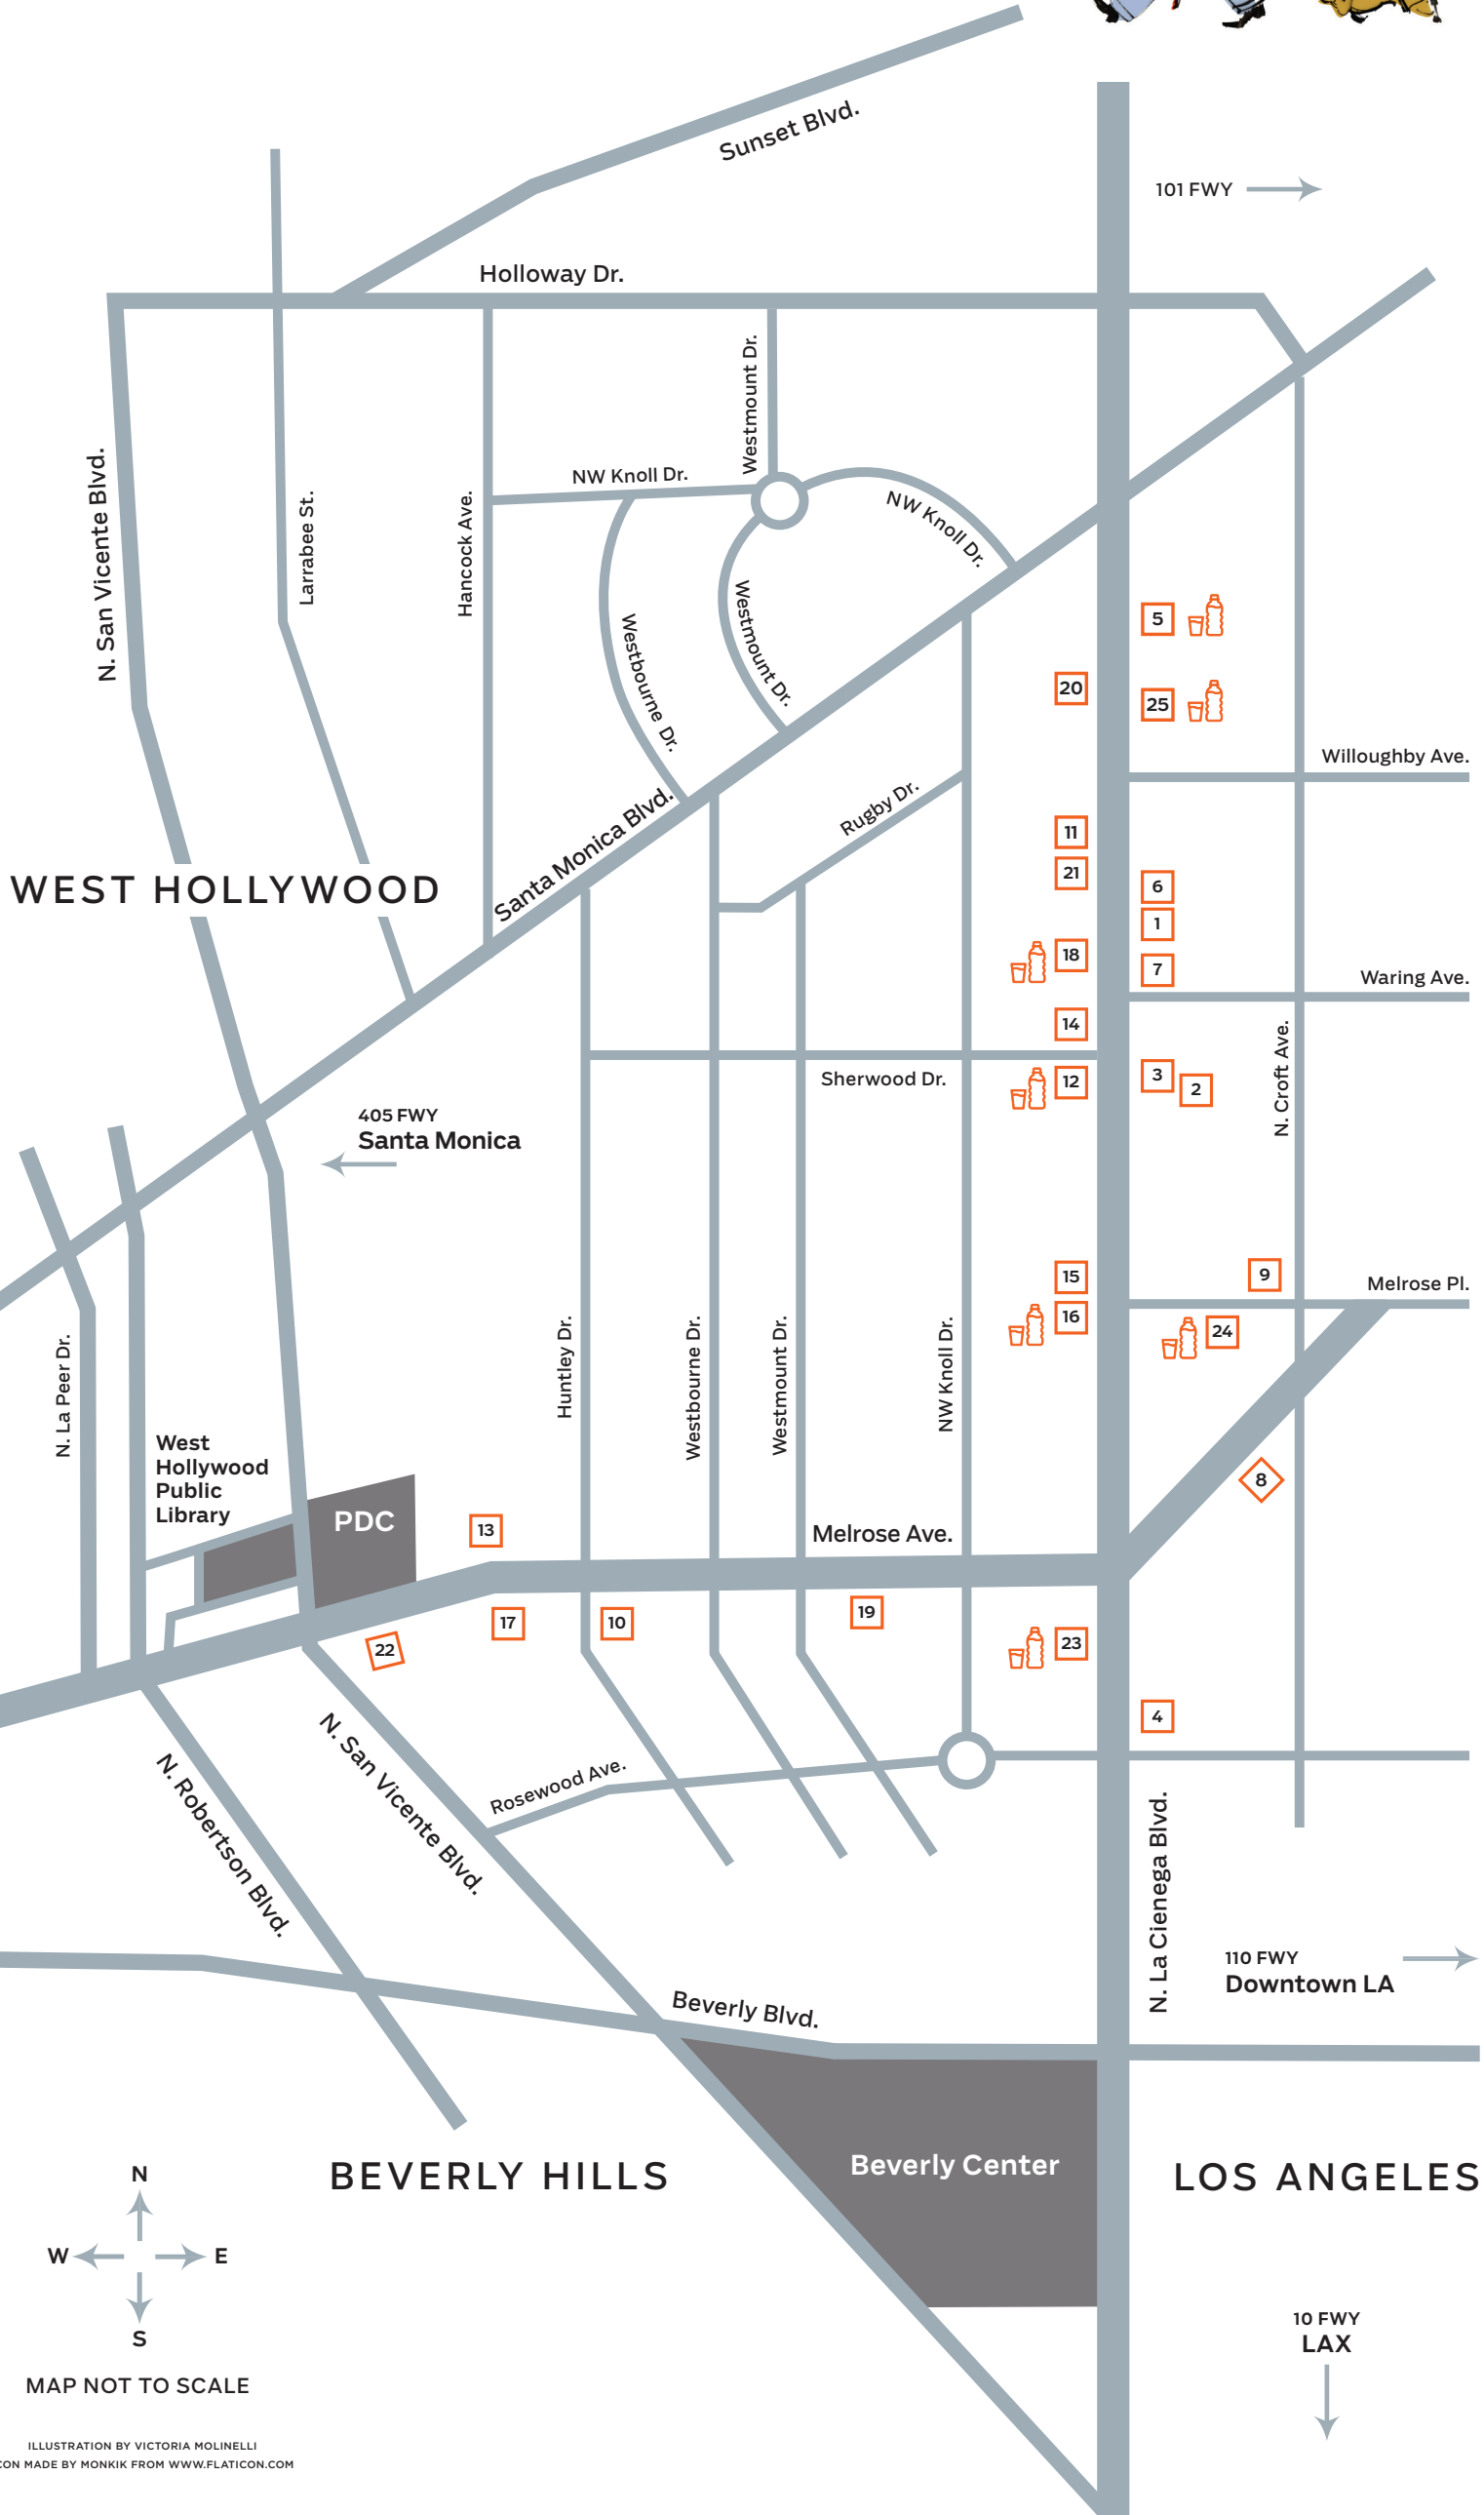

# ANNUAL SIDEWALK SALE

PARTICIPATING SHOPS & SHOWROOMS

Friday, October 11, 10 AM to 7 PM

#shoplcdqia #lcdq #lcdqsidewalksale

## MEMBERS EAST SIDE

- 1 Cache
- 2 Christopher Farr
- 3 Harbinger
- 4 Kreiss
- 5 Marge Carson
- 6 Remains Lighting
- 7 Richard Shapiro Studio
- 8 Serena & Lily
- 9 Waterworks

## MEMBERS WEST SIDE

- 10 Arteriors
- 11 Compas
- 12 Farrow & Ball
- 13 Gracie
- 14 Hammer and Spear
- 15 Hollywood at Home
- 16 Jamal's Rug Collection
- 17 Janet Yonaty
- 18 Marc Phillips
- 19 Martyn Lawrence Bullard
- 20 Mecox
- 21 West Hollywood Fireside BBQ and Appliances
- 22 Woven

## REFRESHMENT STOPS

- 23 Circa Lighting
- 24 Paul Ferrante
- 25 Tabarka Studio

MAP NOT TO SCALE

ILLUSTRATION BY VICTORIA MOLINELLI  
ICON MADE BY MONKIK FROM WWW.FLATICON.COM